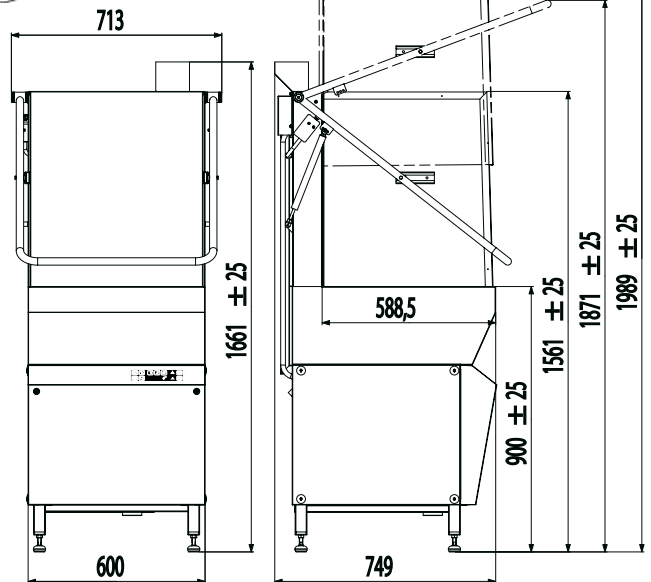

JEROS distributor: